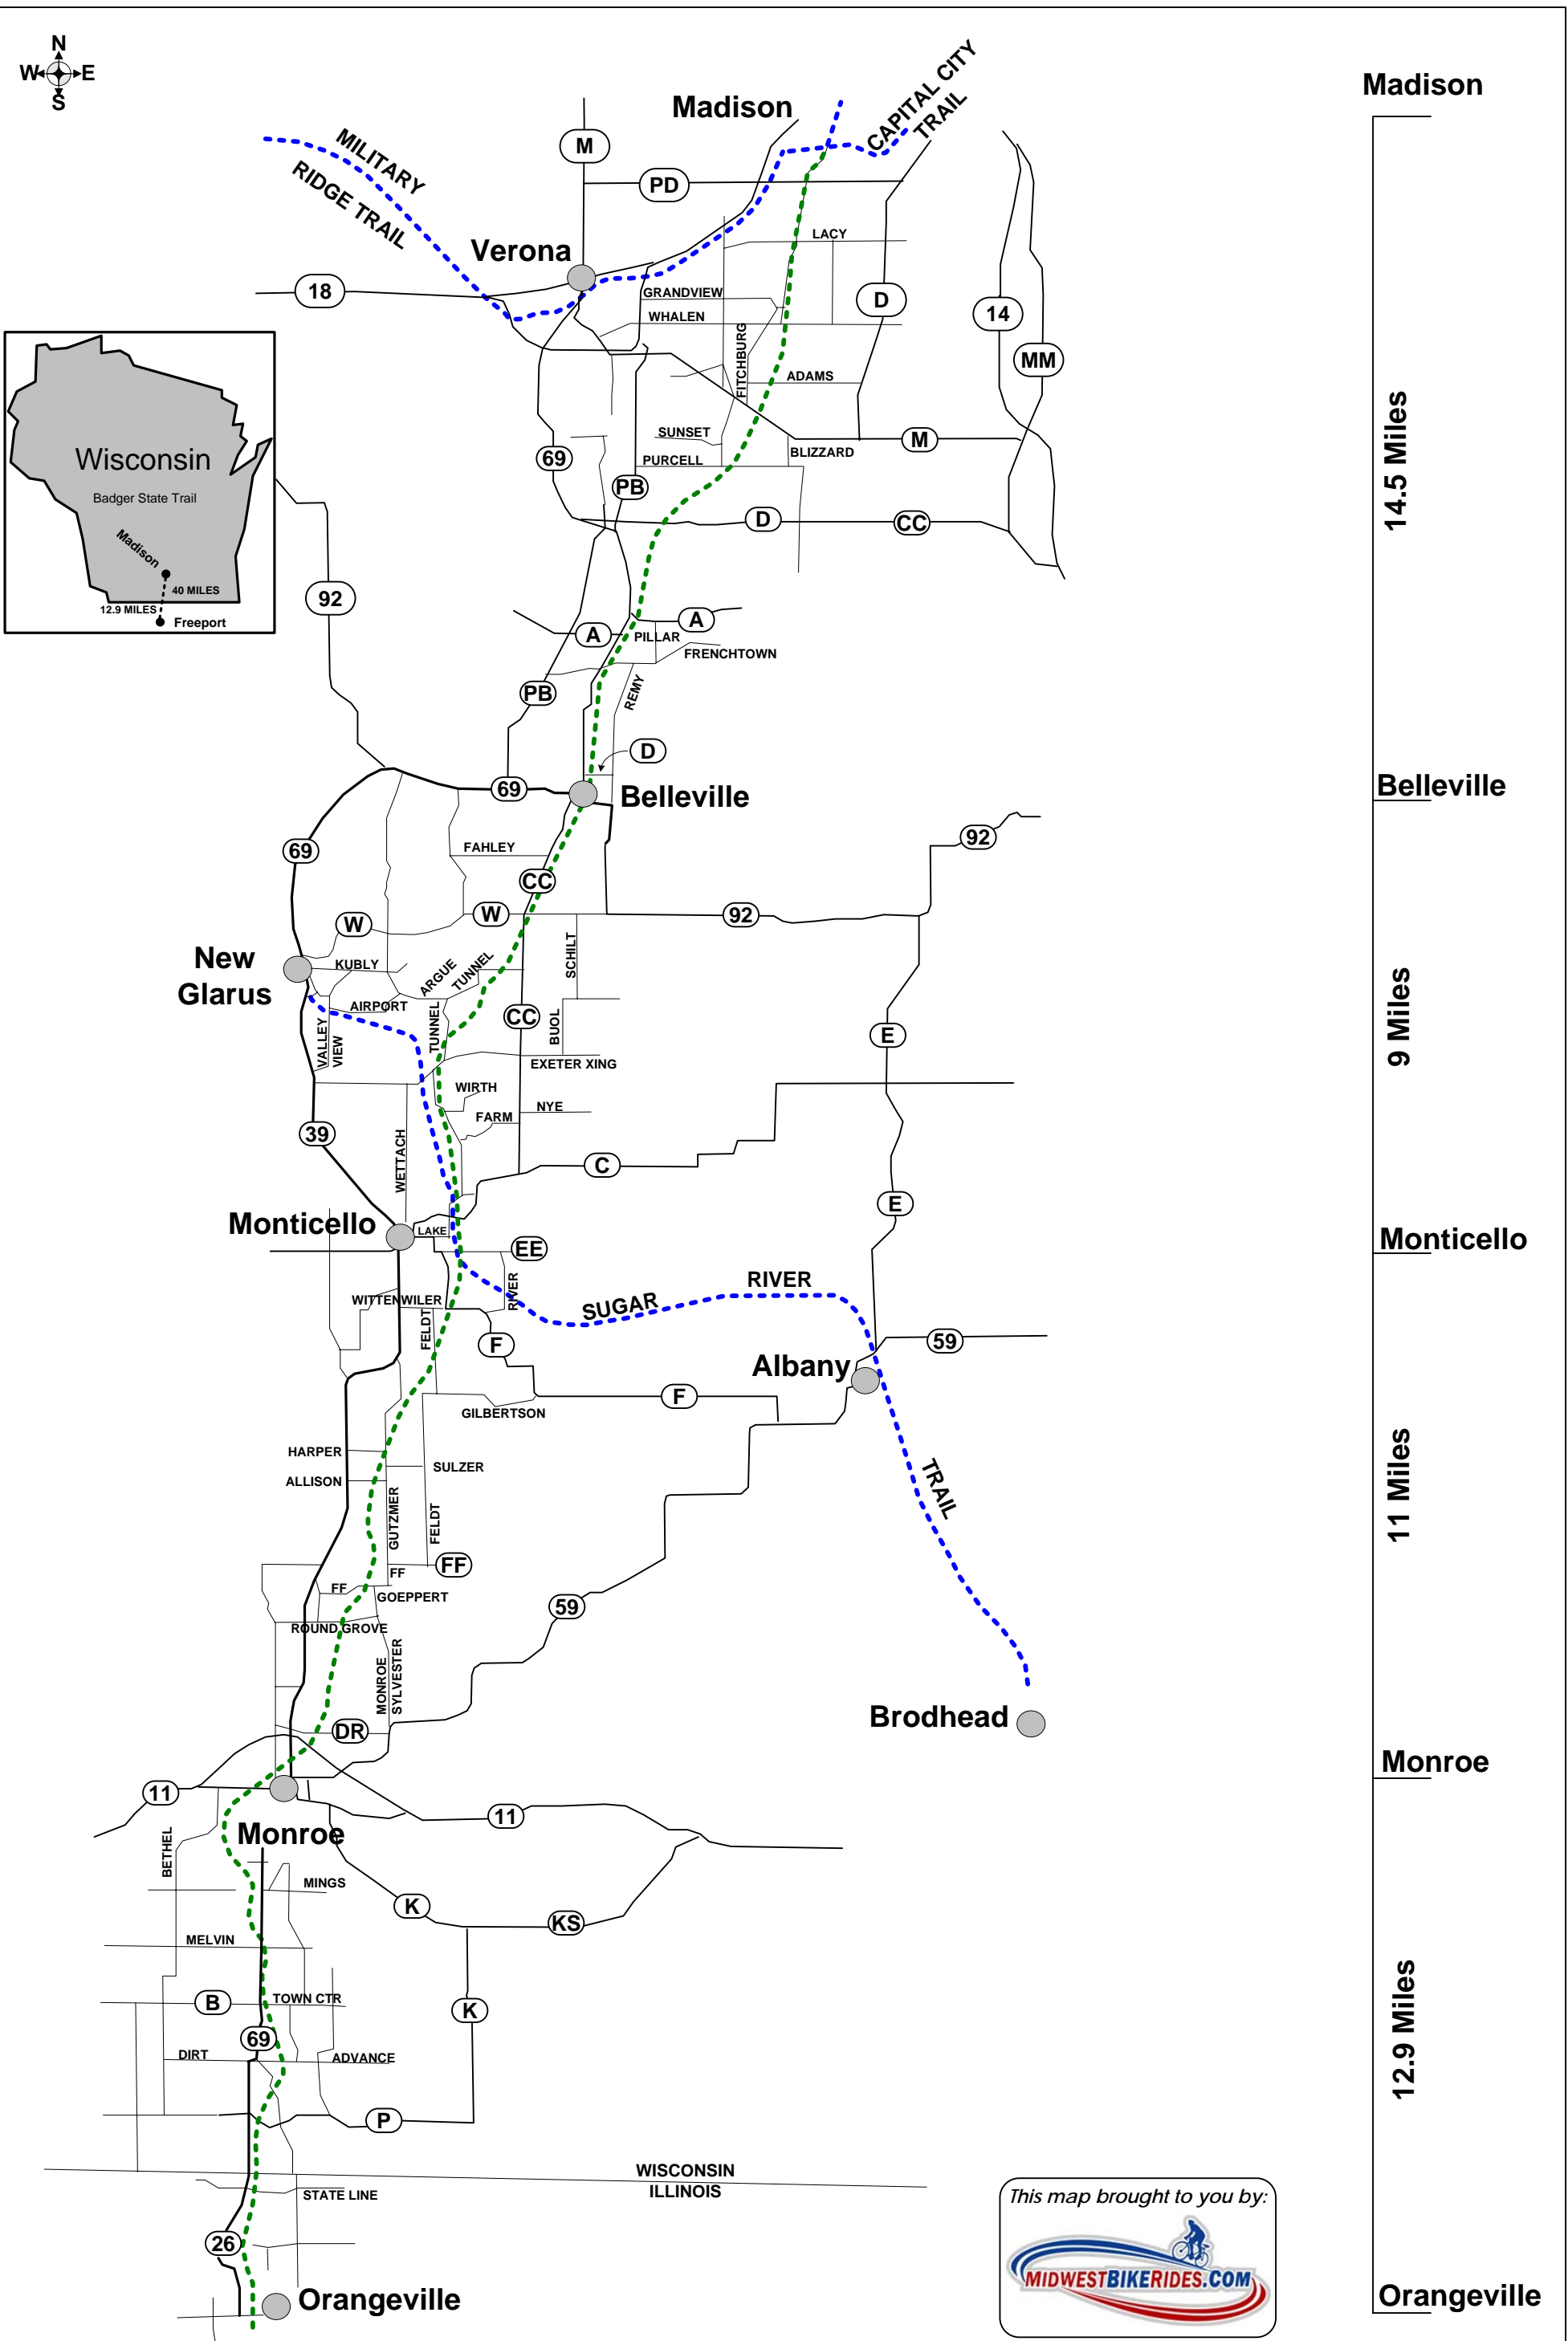

BADGER STATE TRAIL

Madison

14.5 Miles

Belleville

9 Miles

Monticello

11 Miles

Monroe

12.9 Miles

Orangeville