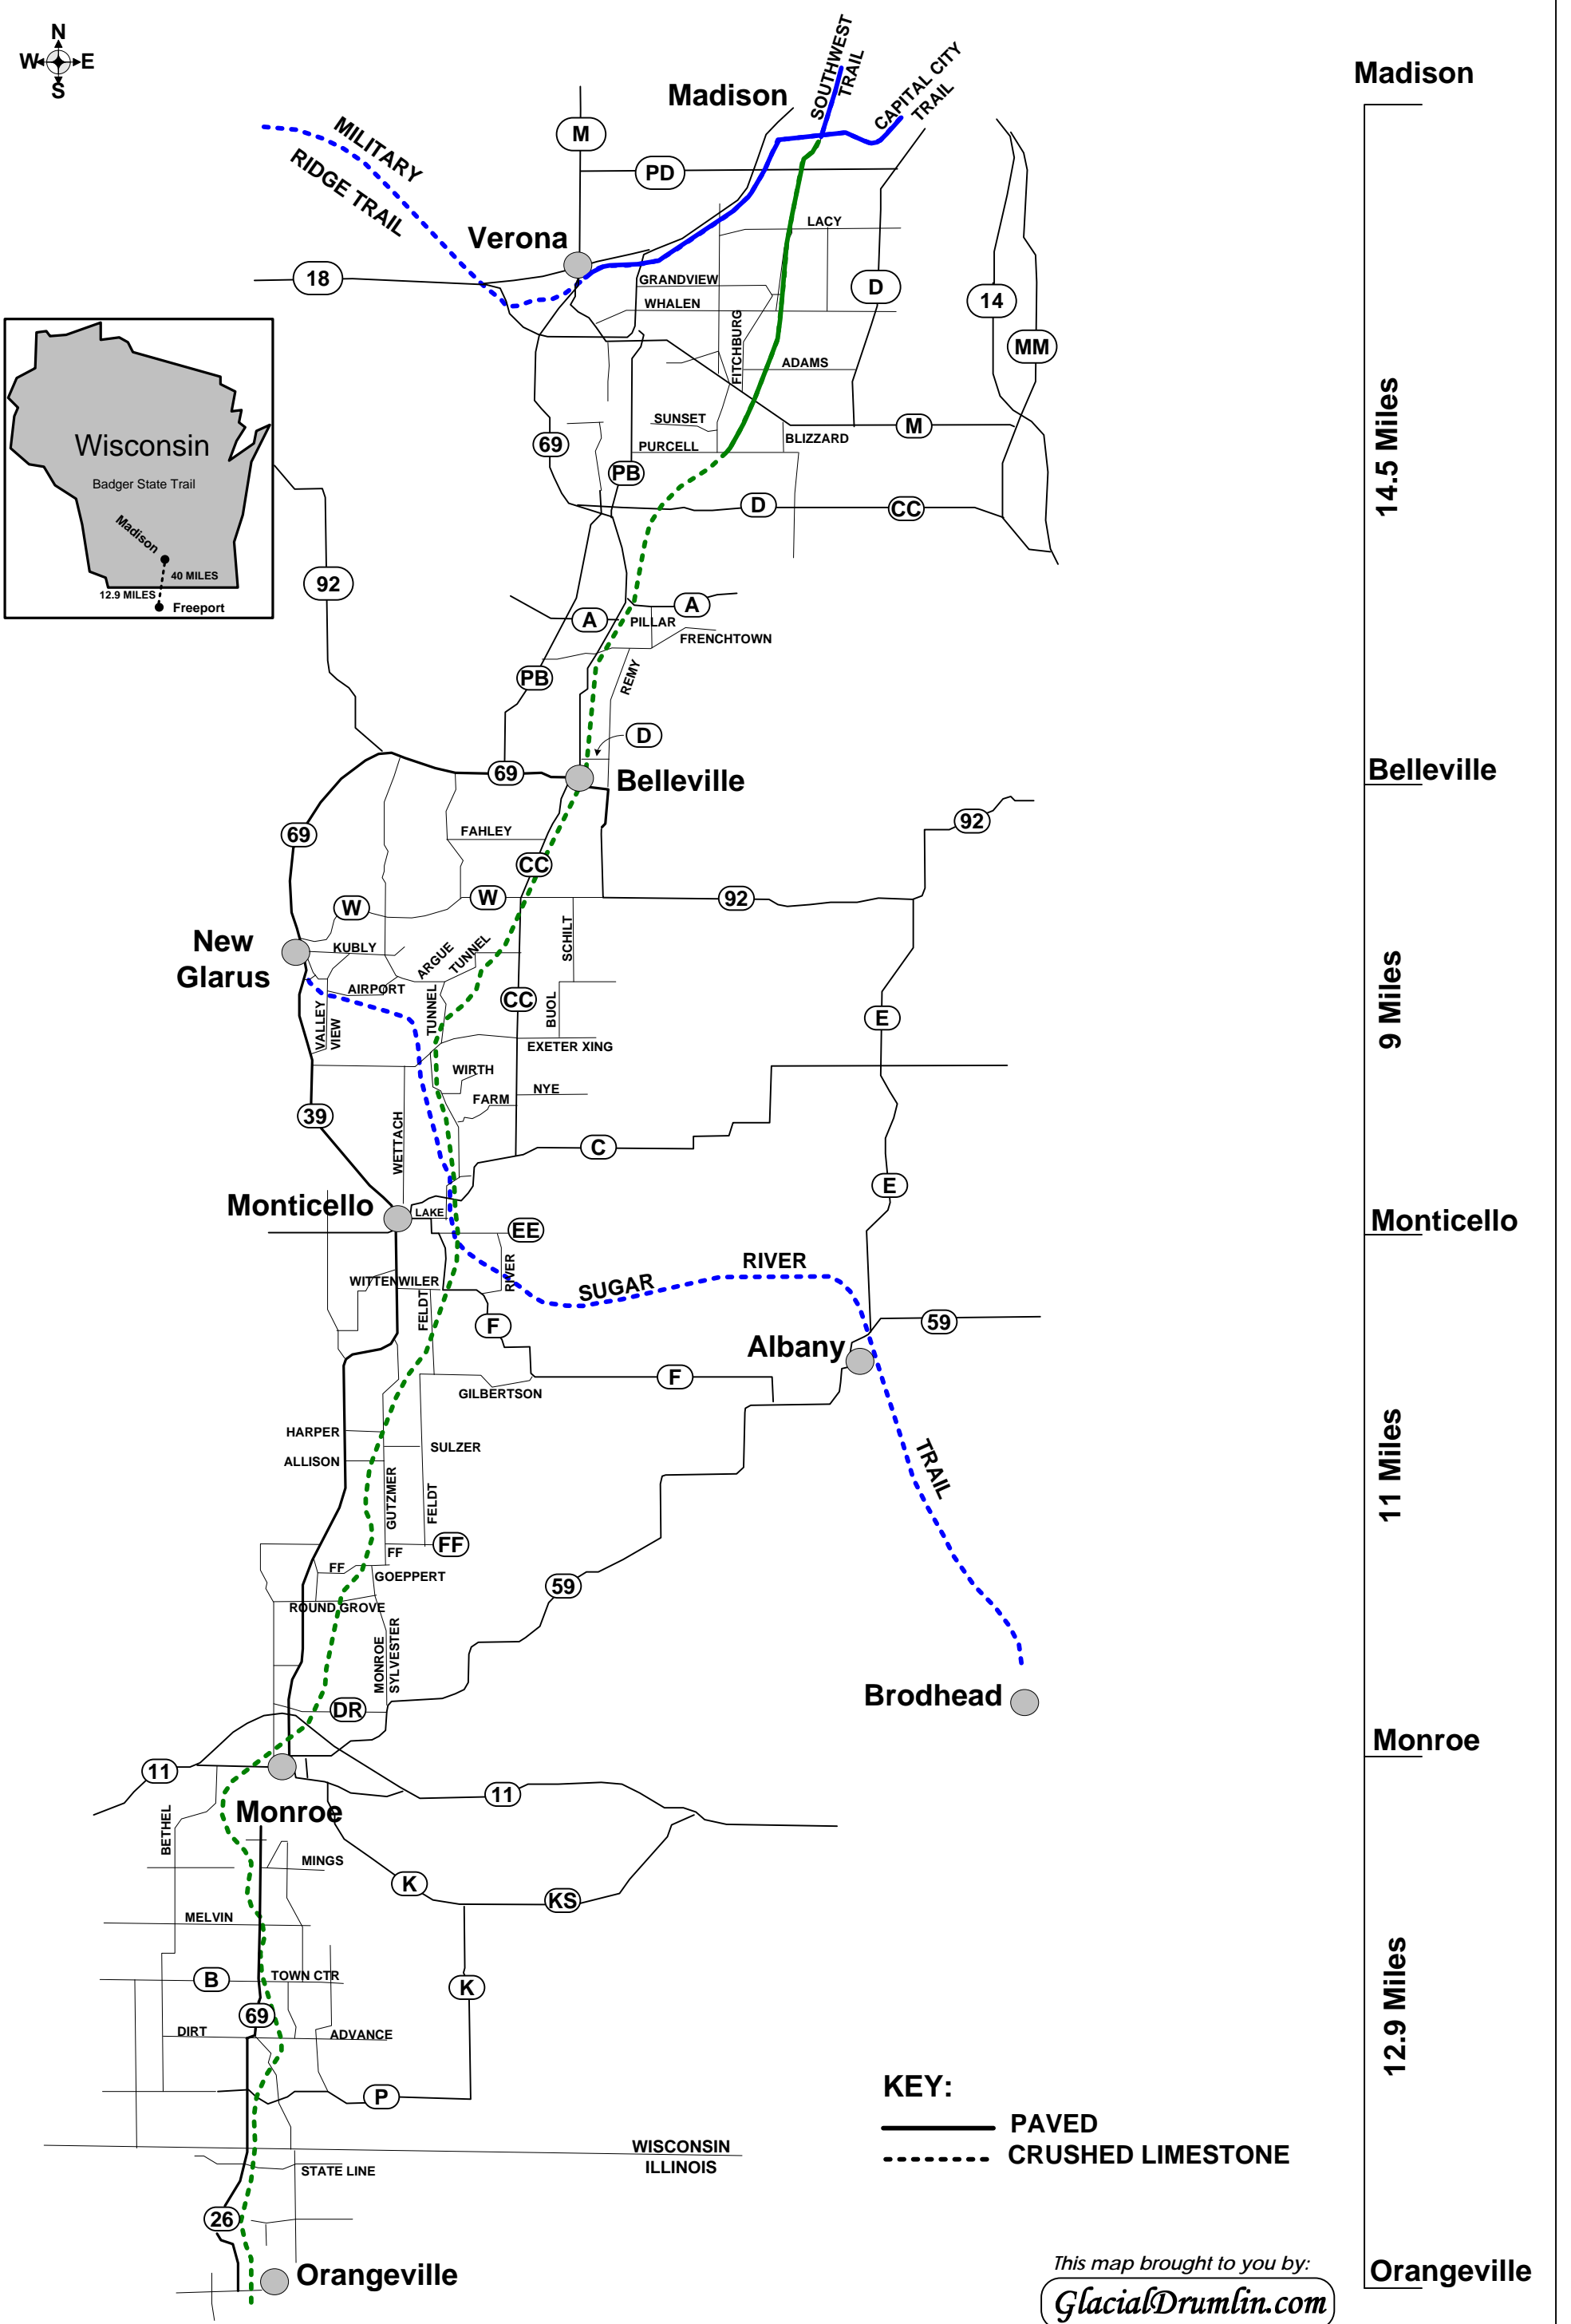

BADGER STATE TRAIL

KEY:
 ——— PAVED
 - - - - - CRUSHED LIMESTONE

This map brought to you by:
GlacialDrumlin.com